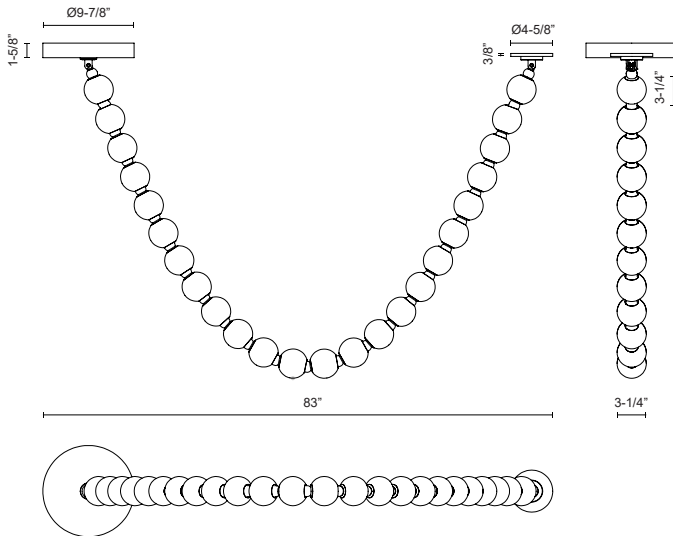

AKOYA PD321725-UNV-010

FIXTURE DIMENSIONS	L83 x W3-1/4" x H3-1/4"
LIGHT SOURCE	LED with DC Driver
WATTAGE	40W
TOTAL LUMENS	2745lm
DELIVERED LUMENS	CH-1365lm*
VOLTAGE	120-277V
COLOR TEMPERATURE	3000K
CRI (RA)	90CRI
DIMMABLE	Yes, TRIAC/ELV (Not Included) or 0-10V Dimmer (Optional, Not Included)
DIFFUSER DETAILS	Frosted PC Diffuser
MATERIAL	Steel + PC
SLOPED CEILING ADAPTABLE	Yes, Up to 45 Degrees
ILLUMINATION DIRECTION	Omni-directional
LOCATION	Dry
CANOPY DIMENSIONS	D9-7/8" x H1-5/8"
PAINT FINISH	CH01

[D - Diameter, L - Length, W - Width, H - Height, E - Extension]

AVAILABLE FINISHES:

PD321725CH-
UNV-010
Chrome

*For complete warranty terms, please visit: www.aloralighting.com/warranty